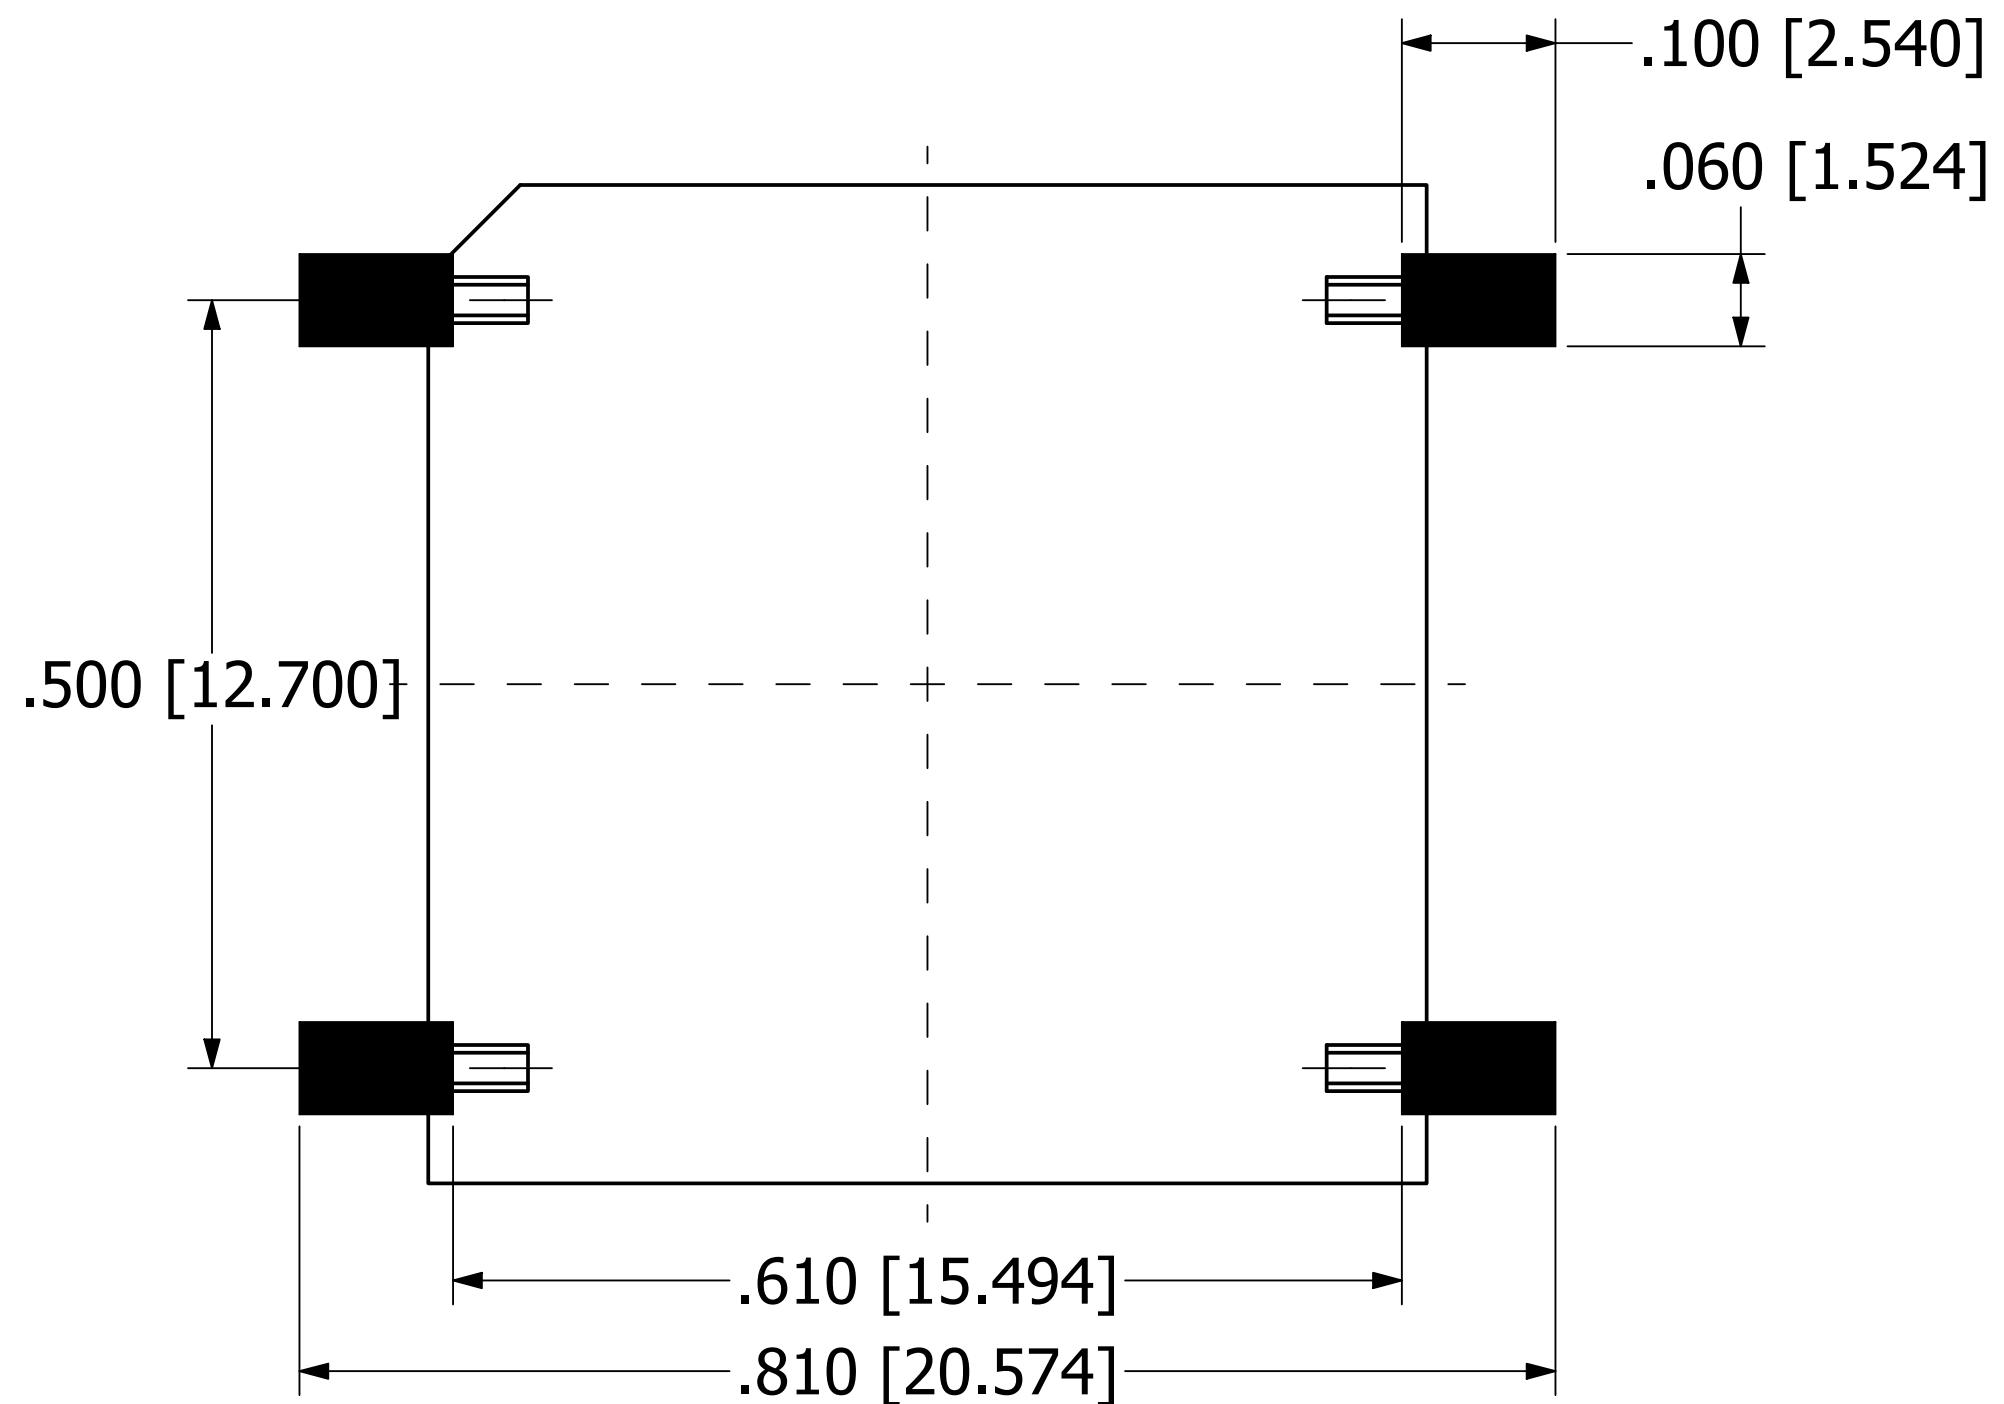

73000 SERIES - SIZE 3
 SCHEMATIC FOR RECOMMENDED
 LAND PATTERN

DRAWN	P.PALUCH	PICO	143 Sparks Ave	
CHECKED	H. VIDAURRE		Village of Pelham, NY 10803	
QA		Electronics		
MFG		73000 SERIES - SIZE 3		
APPROVED		SIZE	DWG NO	REV
REVISION DATE	06/06/2023	C		1
		SCALE NTS	www.picoelectronics.com	